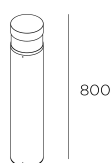

## Newton E27 Bollard

Designer: LEDS C4

Ø160

**Description**

Bollard IP65 Newton E27 E27 23W Urban grey

	Finish	Material
<b>Structure</b>	Urban grey	Aluminium
<b>Diffuser</b>	Transparent Matt	Polycarbonate Glass

 IP65 IK08  2
**TECHNICAL CHARACTERISTICS****Light source**

Lampholder: 1 x E27  
 Light source power (W): MAX 23W  
 Luminaire total power (W): 23W  
 Lamp maximum dimension: 155/55  
 mm  
 Quantity: 1  
 Recommended lamp: E27

**GEAR**

Voltage / Frequency:  
 100-240V/50-60Hz

**Luminaire**

Double cable exit: Yes  
 Drainage: No  
 Seaside: Yes  
 Uv Protection: Yes  
 Warranty: 5 Years

**Logistics**

Energy Efficiency: NO BULB  
 EAN Code: 8435111082232  
 Weight in Kg (packaged): 1.36  
 Masterbox: 2