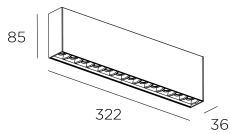

Bento Surface 12 LEDS Ceiling fixture

Designer: LEDS C4

**Description**

Ceiling fixture Bento Surface 12 LEDS 24.4W 2700K CRI 90 PHASE CUT White IP23 1744lm

	Finish	Material
Structure	White	Aluminium

**TECHNICAL CHARACTERISTICS****Light source**