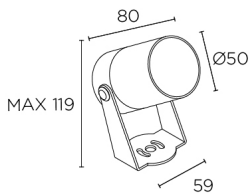

Thor ø50mm Spotlight

Description

Spotlight IP65 Thor ø50mm LED 4.5W 3000K Polished 341lm

	Finish	Material
Structure	Polished	Stainless steel AISI316
Diffuser	Transparent	Glass

TECHNICAL CHARACTERISTICS

Light source

Light source: LED CREE
 Light source power (W): 4.5W
 Luminaire total power (W): 4.8W
 Color temperature: LED warm-white 3000K
 CRI: 80
 Photobiological risk: RG1
 Real Lumen: 341
 Qty Leds: 1
 Lm/Real W: 71
 Life Time: 50.000h L80B20
 Bin / Grup: 30H
 MacAdam steps: 2
 UGR: 10.0
 Luminance C0°65°: 3541.7
 Luminance 90°65°: 3541.7

Logistics

Energy Efficiency: LED A++
 EAN Code: 8435575319585
 Net Weight (Kg): 0.05
 Weight in Kg (packaged): 0.12
 Packing: 120 x 95 x 70
 Masterbox: 10

The photograph may not match the reference exactly. Please read the product description to identify the finish.