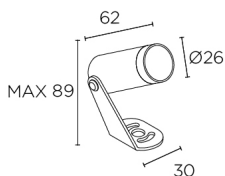

Thor ø26mm Spotlight

**Description**

Spotlight IP65 Thor ø26mm LED 2W 3000K Polished 169lm

	Finish	Material
<b>Structure</b>	Polished	Stainless steel AISI316
<b>Diffuser</b>	Transparent	Glass

**TECHNICAL CHARACTERISTICS**

**Light source**

Light source: LED CREE  
 Light source power (W): 2W  
 Luminaire total power (W): 4.1W  
 Color temperature: LED warm-white 3000K  
 CRI: 80  
 Photobiological risk: RG2  
 Real Lumen: 169  
 Qty Leds: 1  
 Lm/Real W: 41  
 Life Time: 50.000h L80B20  
 Bin / Grup: 30G  
 MacAdam steps: 3  
 UGR: 25.9  
 Luminance C0°65°: 60182.6  
 Luminance 90°65°: 60182.6

**Logistics**

Energy Efficiency: LED A++  
 EAN Code: 8435575319578  
 Weight in Kg (packaged): 0.05  
 Packing: 120 x 70 x 55  
 Masterbox: 50

The photograph may not match the reference exactly. Please read the product description to identify the finish.