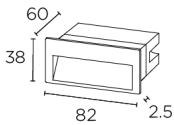

**05-E146-Z5-CL**

V0

**Tiny Short Recessed wall lighting****Description**

Recessed wall lighting IP65 Tiny Short LED 1.9W 3000K Urban grey 18lm

	Finish	Material
<b>Structure</b>	Urban grey	Aluminium
<b>Diffuser</b>	Sandblasted	Glass

 IP65 IK10
  FLOOD 61°
  30

**TECHNICAL CHARACTERISTICS****Light source**

Light source: LED BRIDGELUX  
 Light source power (W): 1.9W  
 Luminaire total power (W): 2.9W  
 Color temperature: LED warm-white  
 3000K  
 CRI: 80  
 Photobiological risk: RG1  
 Real Lumen: 18  
 Qty Leds: 16  
 Lm/Real W: 6  
 Life Time: 50.000h L80B20  
 Bin / Grup: 1  
 MacAdam steps: 3  
 UGR: 18.2  
 Luminance C0°65°: 18.8  
 Luminance 90°65°: 204.2