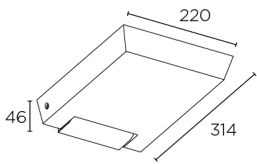

Blade Big Spotlight

Designer: Josep Patsi

Description

Spotlight IP66 Blade Big LED 31.7W 3000K DALI Grey 2764lm

	Finish	Material
Structure	Grey	Aluminium
Diffuser	Transparent	Glass

TECHNICAL CHARACTERISTICS