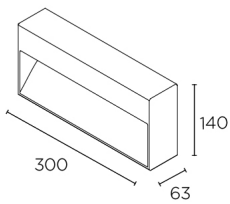

Arc Recessed wall lighting

Designer: Josep Patsi

Description

Recessed wall lighting IP66 Arc LED 9W 3000K Cement Urban grey 404lm

	Finish	Material
Structure	Cement Urban grey	Concrete Aluminium
Diffuser	Sandblasted	Glass

300x140

IP66 IK10 4

TECHNICAL CHARACTERISTICS

Light source

Light source: LED
 Light source power (W): 9W
 Luminaire total power (W): 9W
 Color temperature: LED warm-white
 3000K
 CRI: 80
 Photobiological risk: RG0
 Real Lumen: 404
 Qty Leds: 26
 Lm/Real W: 45
 Life Time: 50.000h L80B20
 Bin / Grup: WS
 MacAdam steps: 3
 UGR: 19.0
 Luminance C0°65°: 700.7
 Luminance 90°65°: 2385.5