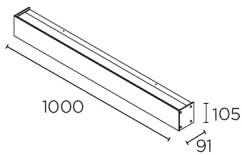

Afrodita Infinite Wall fixture

Designer: LEDS C4

**Description**

Wall fixture IP66 Afrodita Infinite LED 20.3W 3000K 0-10V Urban grey 1388lm

	Finish	Material
Structure	Urban grey	Aluminium
Diffuser	Sandblasted	Glass

IP66 IK04 
 FLOOD 90° 
 COMPATIBLE eBLUE 
 2 BREMAM

**TECHNICAL CHARACTERISTICS**

**Light source**

Light source: LED  
 Light source power (W): 20.3W  
 Luminaire total power (W): 24.8W  
 Color temperature: LED warm-white 3000K  
 CRI: 80  
 Photobiological risk: RG0  
 Real Lumen: 1388  
 Qty Leds: 200  
 Lm/Real W: 56  
 Life Time: 50.000h L80B20  
 Bin / Grup: E30K-G  
 MacAdam steps: 3  
 UGR: 16.2