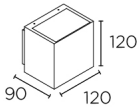

Afrodita Tech Small One Emission Wall fixture

Designer: LEDS C4

**Description**

Wall fixture IP65 Afrodita Tech Small One Emission LED 6W 3000K Urban grey 180lm

	Finish	Material
Structure	Urban grey	Aluminium
Diffuser	Transparent	Glass

 IP65 IK05
  FLOOD 68°
  8

**TECHNICAL CHARACTERISTICS****Light source**

Light source: LED CREE
 Light source power (W): 6W
 Luminaire total power (W): 7.1W
 Color temperature: LED warm-white
 3000K
 CRI: 80
 Photobiological risk: RG2
 Real Lumen: 180
 Qty Leds: 1
 Lm/Real W: 25
 Life Time: 50.000h L80B20
 Bin / Grup: 30G
 MacAdam steps: 3
 UGR: 13.5