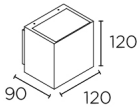

Afrodita Tech Small Double Emission Wall fixture

Designer: LEDS C4

**Description**

Wall fixture IP65 Afrodita Tech Small Double Emission LED 12W 3000K Urban grey 360lm

	Finish	Material
Structure	Urban grey	Aluminium
Diffuser	Transparent	Glass

 IP65 IK05
  FLOOD 68°
  8

**TECHNICAL CHARACTERISTICS****Light source**

Light source: LED CREE
 Light source power (W): 12W
 Luminaire total power (W): 13.9W
 Color temperature: LED warm-white
 3000K
 CRI: 80
 Photobiological risk: RG2
 Real Lumen: 360
 Qty Leds: 2
 Lm/Real W: 26
 Life Time: 50.000h L80B20
 Bin / Grup: 30G
 MacAdam steps: 3
 UGR: 9.3