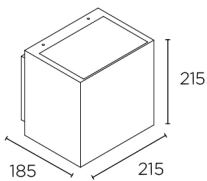

Afrodita Tech Big One Emission Wall fixture

Designer: LEDS C4

**Description**

Wall fixture IP66 Afrodita Tech Big One Emission LED 19.3W 3000K 0-10V Urban grey 721 lm

	Finish	Material
<b>Structure</b>	Urban grey	Aluminium
<b>Diffuser</b>	Transparent	Glass

IP66 IK07
 FLOOD 63°
 COMPATIBLE eBLUE
 2

**TECHNICAL CHARACTERISTICS**

**Light source**

Light source: LED CREE  
 Light source power (W): 19.3W  
 Luminaire total power (W): 22.3W  
 Color temperature: LED warm-white 3000K  
 CRI: 80  
 Photobiological risk: RG1  
 Real Lumen: 721  
 Qty Leds: 1  
 Lm/Real W: 32  
 Life Time: 50.000h L80B20  
 Bin / Grup: 30H  
 MacAdam steps: 2  
 UGR: 16.7  
 Luminance C0°65°: 482  
 Luminance 90°65°: 416.7