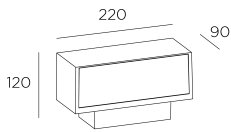

Afrodita LED 220mm One Emission Wall fixture

Designer: LEDS C4

Description

Wall fixture IP65 Afrodit LED 220mm One Emission LED 11.5W 3000K Urban grey 913lm

	Finish	Material
Structure	Urban grey	Aluminium
Diffuser	Partly-sandblasted	Glass

TECHNICAL CHARACTERISTICS

Light source

Light source: LED
 Light source power (W): 11.5W
 Luminaire total power (W): 12.7W
 Color temperature: LED warm-white 3000K
 CRI: 80
 Photobiological risk: RG0
 Real Lumen: 913
 Qty Leds: 10
 Lm/Real W: 72
 Life Time: 50.000h L80B20
 Bin / Grup: 30A
 MacAdam steps: 3
 UGR: 22.2