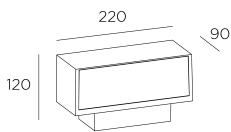

Afrodita LED 220mm Double Emission Wall fixture

Designer: LEDS C4

**Description**

Wall fixture IP65 Afrodit LED 220mm Double Emission LED 17.5W 3000K Urban grey 1494lm

	Finish	Material
Structure	Urban grey	Aluminium
Diffuser	Partly-sandblasted	Glass

**TECHNICAL CHARACTERISTICS**

**Light source**

Light source: LED  
 Light source power (W): 17.5W  
 Luminaire total power (W): 17.9W  
 Color temperature: LED warm-white 3000K  
 CRI: 80  
 Photobiological risk: RG0  
 Real Lumen: 1494  
 Qty Leds: 18  
 Lm/Real W: 83  
 Life Time: 50.000h L80B20  
 Bin / Grup: 30A  
 MacAdam steps: 3  
 UGR: 13.1

Energy Efficiency: LED A++  
 EAN Code: 8435381439279  
 Weight in Kg (packaged): 0.09  
 Packing: 230 x 130 x 100  
 Masterbox: 4

The photograph may not match the reference exactly. Please read the product description to identify the finish.