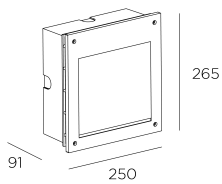

#### Description

Recessed wall lighting IP66 Micenas LED Square LED 20W 3000K Urban grey 504lm

	Finish	Material
Structure	Urban grey	Aluminium
Diffuser	Partly-sandblasted	Glass

 IP66 IK10
  HORIZONTAL 111°
  4