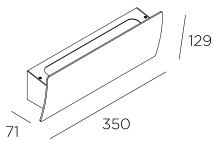

Duna Wall fixture

Designer: Gemma Bernal

Description

Wall fixture Duna LED 30W 3000K Black 2339lm

	Finish	Material
Structure	Black	Aluminium Aluminium
Diffuser	Sandblasted	Methacrylate

TECHNICAL CHARACTERISTICS

GEAR

Gear included: Yes, electronic
 Voltage / Frequency:
 100-240V/50-60Hz
 Power Factor: 0.90
 Dimming protocol: ON-OFF

Luminaire

Warranty: 5 Years

Logistics

Energy Efficiency: LED A++
 EAN Code: 8435381475895
 Net Weight (Kg): 0.93
 Weight in Kg (packaged): 1.29
 Packing: 355 x 135 x 75
 Masterbox: 8