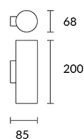

05-2759-05-05

V0

Pipe Wall fixture

Description

Wall fixture Pipe GU10 50W Black

	Finish	Material
Structure	Black	Aluminium Steel

TECHNICAL CHARACTERISTICS

Light source

Lampholder: 2 x GU10
Light source power (W): MAX 50W
Quantity: 2
Recommended lamp: GU10

GEAR

Voltage / Frequency:
100-240V/50-60Hz

Luminaire

Warranty: 5 Years

Logistics

Energy Efficiency: NO BULB
EAN Code: 8435526847389
Net Weight (Kg): 0.55
Weight in Kg (packaged): 0.69
Packing: 125 x 80 x 235
Masterbox: 8