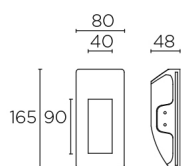

Secret A Signalling

170x85

9-15

Description

Signalling Secret A 1W 3000K CRI 80 White IP20 69lm

	Finish	Material
Structure	White	Plaster

TECHNICAL CHARACTERISTICS

Light source

Light source: LED CREE
 Light source power (W): 1W
 Luminaire total power (W): 1W
 Color temperature: LED warm-white 3000K
 CRI: 80
 Photobiological risk: RG2
 Real Lumen: 69
 Qty Leds: 1
 Lm/Real W: 69
 Life Time: 50.000h L80B20
 Bin / Grup: 7C1/7B4
 MacAdam steps: 3
 UGR: 2.4
 Luminance C0°65°: 6886.3
 Luminance 90°65°: 287.7

GEAR

This item requires gear. It is not included.
 Voltage / Frequency: 3V/Max. 350mA

Luminaire

Warranty: 5 Years

Logistics

Energy Efficiency: LED A++
 EAN Code: 8435381400750
 Net Weight (Kg): 0.53
 Weight in Kg (packaged): 0.66
 Packing: 210 x 130 x 100
 Masterbox: 8