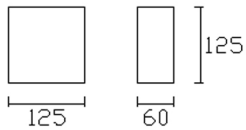

### Description

Wall fixture Ges Deco Rectangular 125mm LED 4.4W 3000K White 93lm

	Finish	Material
Structure	White	Plaster

 IP20
  FLOOD 83°
  10