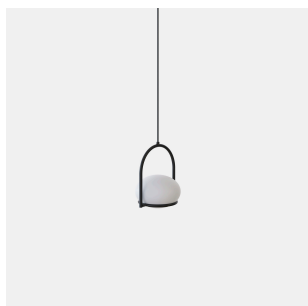

00-7984-05-M1

V0

Coco Single Pendant

Designer: Nahtrang Design

Description

Pendant Coco Single E14 7W Black

	Finish	Material
Structure	Black	Steel Aluminium
Diffuser	White	Polycarbonate

 IP20
  8

TECHNICAL CHARACTERISTICS

Light source

Lampholder: 1 x E14
 Light source power (W): MAX 7W
 Luminaire total power (W): 7W
 Quantity: 1
 Recommended lamp: E14

GEAR

Voltage / Frequency:
 100-240V/50-60Hz

Luminaire