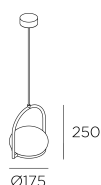

00-7984-05-M1

V0

Coco Single Pendant

Designer: Nahtrang Design

Description

Pendant Coco Single E14 7W Black

	Finish	Material
Structure	Black	Steel Aluminium
Diffuser	White	Polycarbonate

 IP20
  8

TECHNICAL CHARACTERISTICS

Light source

Lampholder: 1 x E14
 Light source power (W): MAX 7W
 Luminaire total power (W): 7W
 Quantity: 1
 Recommended lamp: E14

GEAR

Voltage / Frequency:
 100-240V/50-60Hz

Luminaire

Recessed in-ground suitable for
 pedestrian crossing: No
 Warranty: 5 Years

Logistics

Energy Efficiency: NO BULB
 EAN Code: 8435575369726
 Net Weight (Kg): 0.73
 Weight in Kg (packaged): 1.05
 Packing: 255 x 250 x 215
 Masterbox: 8