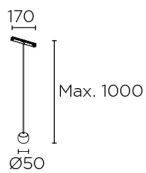

GEAR

Voltage / Frequency: 48 VDC
 Dimming protocol: ON-OFF

Luminaire

Warranty: 5 Years

Logistics

Energy Efficiency: LED A++
 EAN Code: 8435575347298
 Net Weight (Kg): 0.17
 Weight in Kg (packaged): 0.45
 Packing: 170 x 170 x 110
 Masterbox: 1