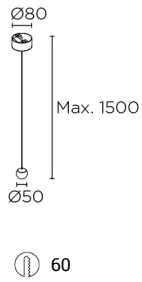

Punto Single Surface Pendant

**Description**

Pendant Punto Single Surface LED 5W 3000K Black 329lm

	Finish	Material
Structure	Black	Aluminium

 IP20 
  MEDIUM 35° 
  18

**TECHNICAL CHARACTERISTICS**

**Light source**

Light source: LED BRIDGELUX  
 Light source power (W): 5W  
 Luminaire total power (W): 6.5W  
 Color temperature: LED warm-white 3000K  
 CRI: 90  
 Photobiological risk: RG1  
 Real Lumen: 329  
 Qty Leds: 1  
 Lm/Real W: 51  
 Life Time: 50.000h L80B20  
 Bin / Grup: 3000K  
 MacAdam steps: 3  
 UGR: 11.8  
 Luminance C0°65°: 1917.6  
 Luminance 90°65°: 1917.6

**Logistics**

Energy Efficiency: LED A++  
 EAN Code: 8435575323704  
 Net Weight (Kg): 0.32  
 Weight in Kg (packaged): 0.47  
 Packing: 170 x 170 x 110  
 Masterbox: 18

The photograph may not match the reference exactly. Please read the product description to identify the finish.