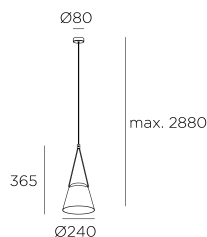

Attic Conic Shape Pendant

Designer: Nahtrang Design

Description

Pendant Attic Conic Shape E27 23W White Black

	Finish	Material
Structure	White Black	Aluminium

IP20

TECHNICAL CHARACTERISTICS

Light source

Lampholder: 1 x E27
 Light source power (W): MAX 23W
 Luminaire total power (W): 23W
 Lamp maximum dimension: 120/100 mm
 Quantity: 1
 Recommended lamp: E27

GEAR

Voltage / Frequency:
 100-240V/50-60Hz

Luminaire

Recessed in-ground suitable for pedestrian crossing: No
 Warranty: 5 Years

Logistics

Energy Efficiency: NO BULB
 EAN Code: 8435526891269

Reference	Quantity	Volume (m3)	Weight Kg (packed)
00-7389-05-14-12	1.00		
00-7389-05-14-22	1.00		