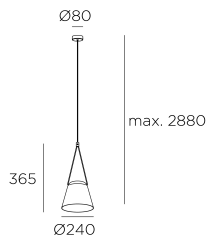

Attic Conic Shape Pendant

Designer: Nahtrang Design

Description

Pendant Attic Conic Shape E27 23W Black

	Finish	Material
Structure	Black	Aluminium

IP20

TECHNICAL CHARACTERISTICS

Light source

Lampholder: 1 x E27
 Light source power (W): MAX 23W
 Luminaire total power (W): 23W
 Lamp maximum dimension: 120/100 mm
 Quantity: 1
 Recommended lamp: E27

GEAR

Voltage / Frequency:
 100-240V/50-60Hz

Luminaire

Recessed in-ground suitable for pedestrian crossing: No
 Warranty: 5 Years

Logistics

Energy Efficiency: NO BULB
 EAN Code: 8435526891252

Reference	Quantity	Volume (m3)	Weight Kg (packed)
00-7389-05-05-12	1.00		
00-7389-05-05-22	1.00		