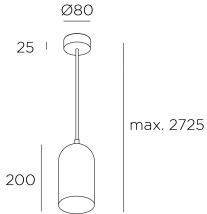

Eclipse Conic Pendant

Designer: Carlos Santolaria & Manel Llusca

Description

Pendant Eclipse Conic E27 20W Black Cement

	Finish	Material
Structure	Black Cement	Steel Concrete

TECHNICAL CHARACTERISTICS

Light source

Lampholder: 1 x E27  
 Light source power (W): MAX 20W  
 Luminaire total power (W): 20W  
 Lamp maximum dimension: 140/60 mm  
 Quantity: 1  
 Recommended lamp: E27

GEAR

Voltage / Frequency:  
 100-240V/50-60Hz

Luminaire

Recessed in-ground suitable for pedestrian crossing: No  
 Warranty: 5 Years

Logistics

Energy Efficiency: NO BULB  
 EAN Code: 8435381456146  
 Net Weight (Kg): 1.2  
 Weight in Kg (packaged): 1.57  
 Packing: 165 x 165 x 300  
 Masterbox: 4